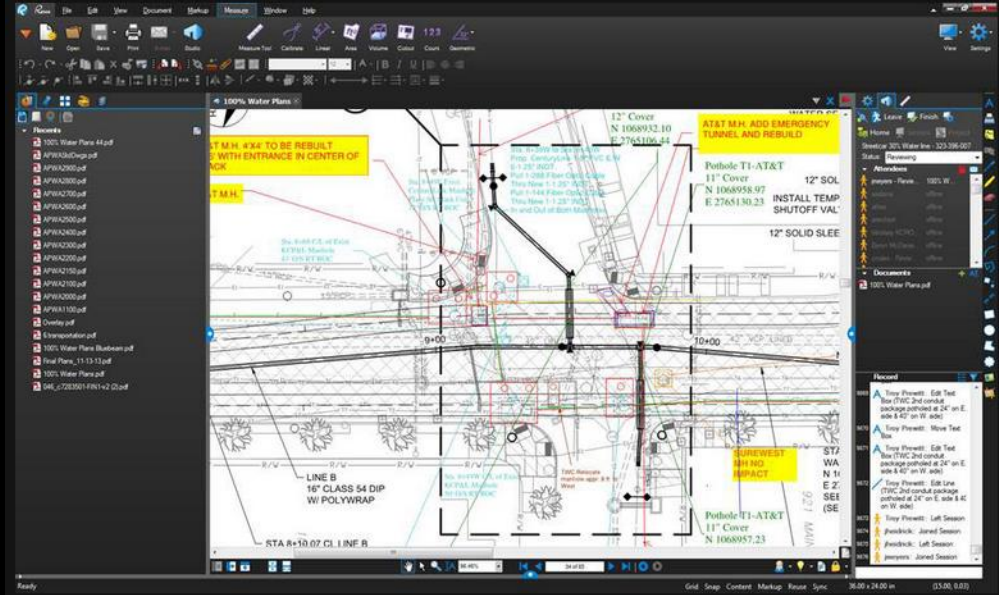

Kansas City Streetcar Project